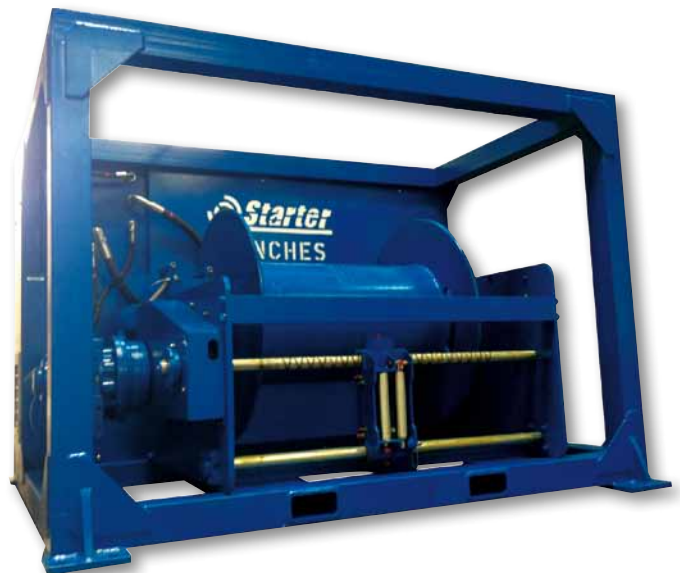

ARIANE

< 30 000 daN

THE UMBILICAL WINCH TREUIL OMBILICAL

STARTER offers various umbilical winches fitted with electric, hydraulic or pneumatic motors. For oceanographic and industrial applications, we design according to your specifications and meet your requirements in terms of environmental and specifications of your electrical, hydraulic, pneumatic, optical or mixed fibers umbilicals.

Equipped with state of the art slip rings, they can also receive your special slip rings.

Our test beds also allow us to offer you the winding under load to provide delivery of a ready to use product.

ARIANE

< 30 000 daN

MARINE / OFFSHORE

THE UMBILICAL WINCH TREUIL OMBILICAL

STARTER vous propose divers treuils ombilicaux à motorisation électrique, hydraulique, pneumatique.

Pour des applications océanographiques ou industrielles, nous les concevons conformément à votre cahier des charges en respectant vos contraintes en termes d'environnement et les spécifications de vos ombilicaux électriques, hydrauliques, pneumatiques, fibres optiques ou mixtes.