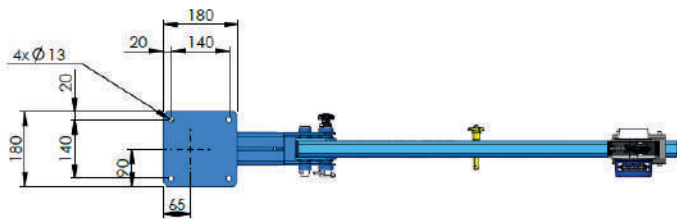

Gamme de potences de levage POUR FOURGONS ET BENNES

Jib cranes range for vans, tippers and fixed platforms

REGARDER SUR
WATCH ON

DIMENSIONS

- ARKANE 250MA - GRU00387